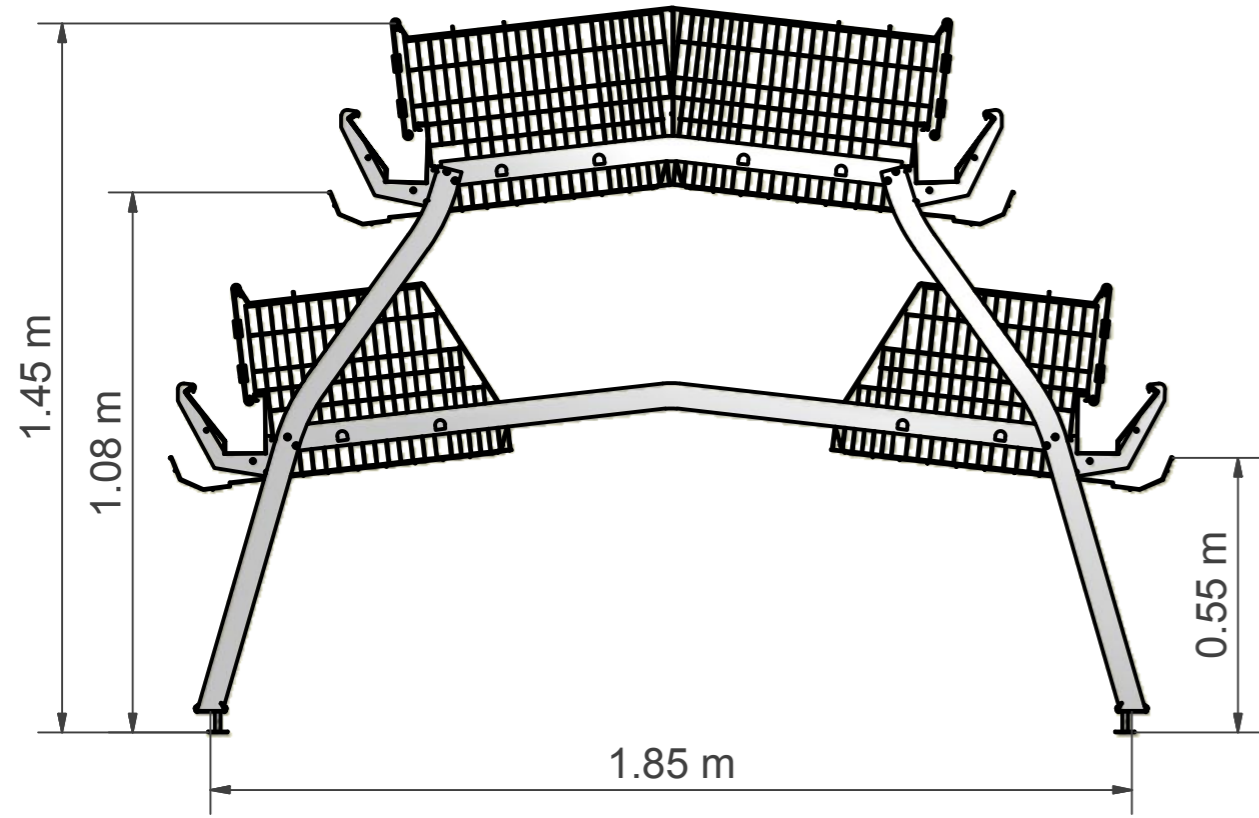

MK2 2 TIER LAYING CAGE

80 BIRDS

BASE / STARTER UNIT

ADD ON / FOLLOWER UNIT

ADD ON / FOLLOWER UNIT

80 HENS PER UNIT
EACH UNIT = 2.035 m

TEL : +27 317362071
FAX : +27 317362201
www.dynamicautomation.co.za

2.035 m

2.035 m